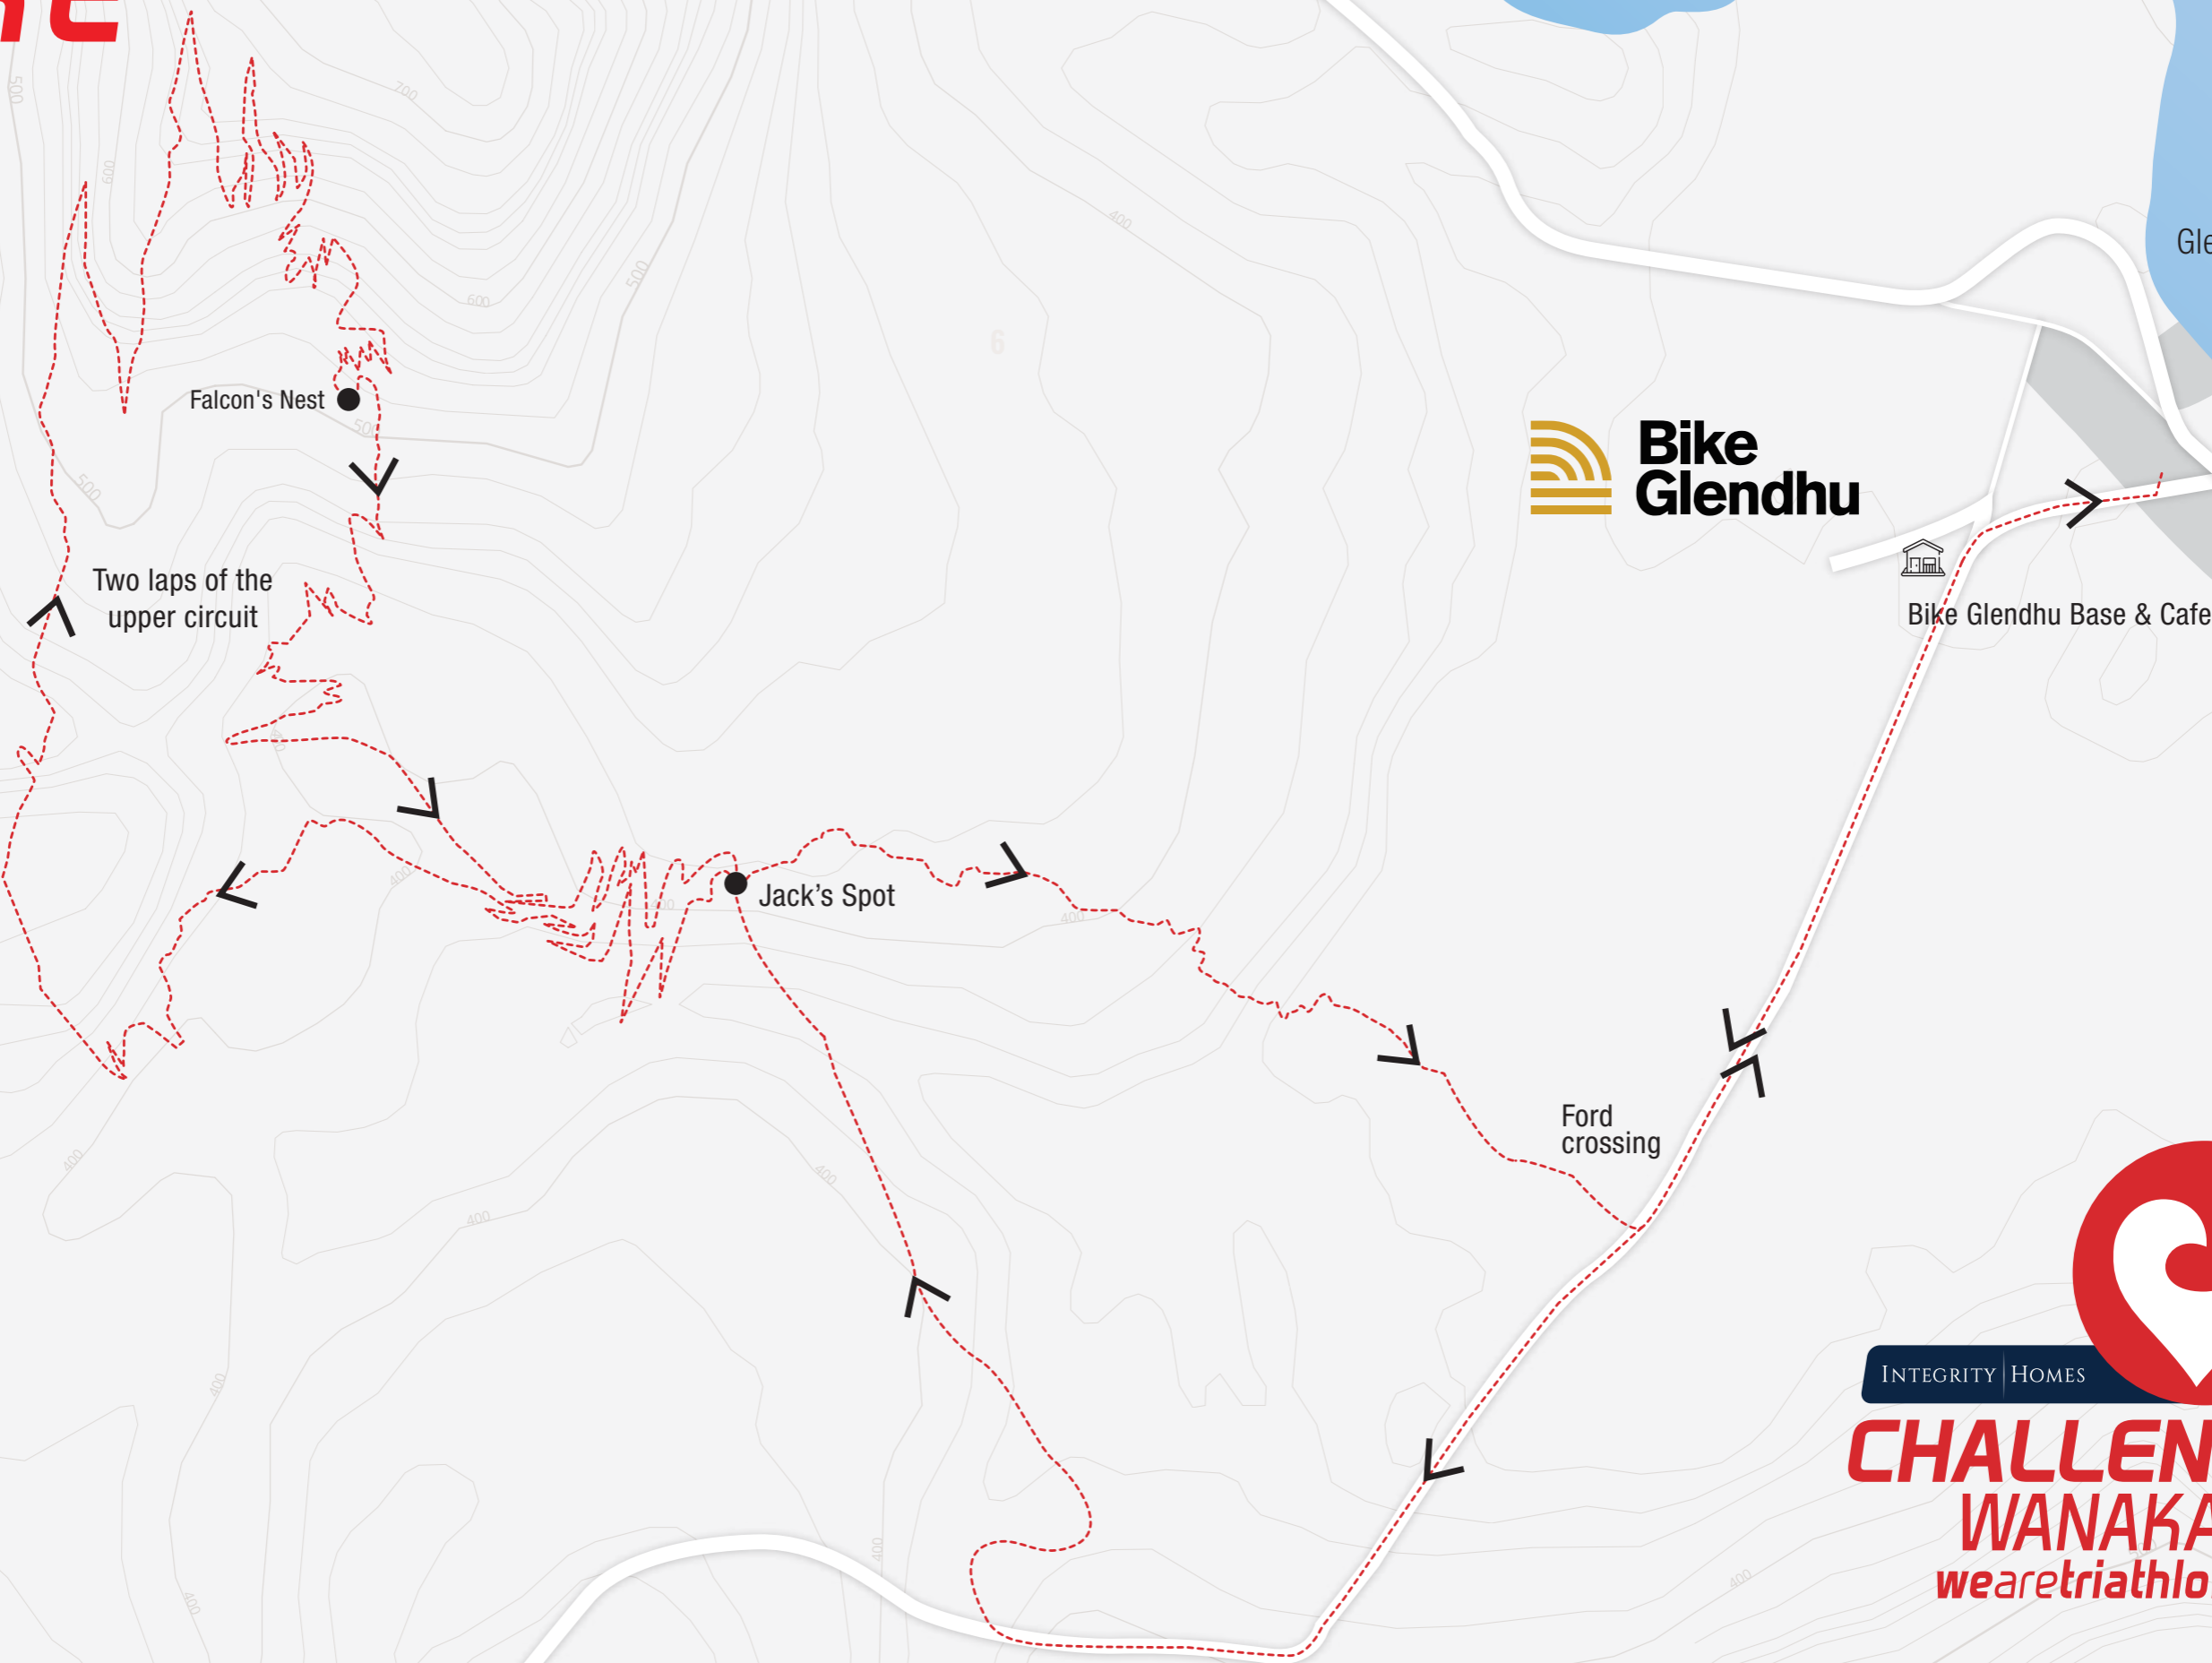

CROSS TRI/DUATHLON BIKE

32KM

Bike Glendhu Base & Cafe

INTEGRITY HOMES
**CHALLENGE
WANAKA**
wearetriathlon!