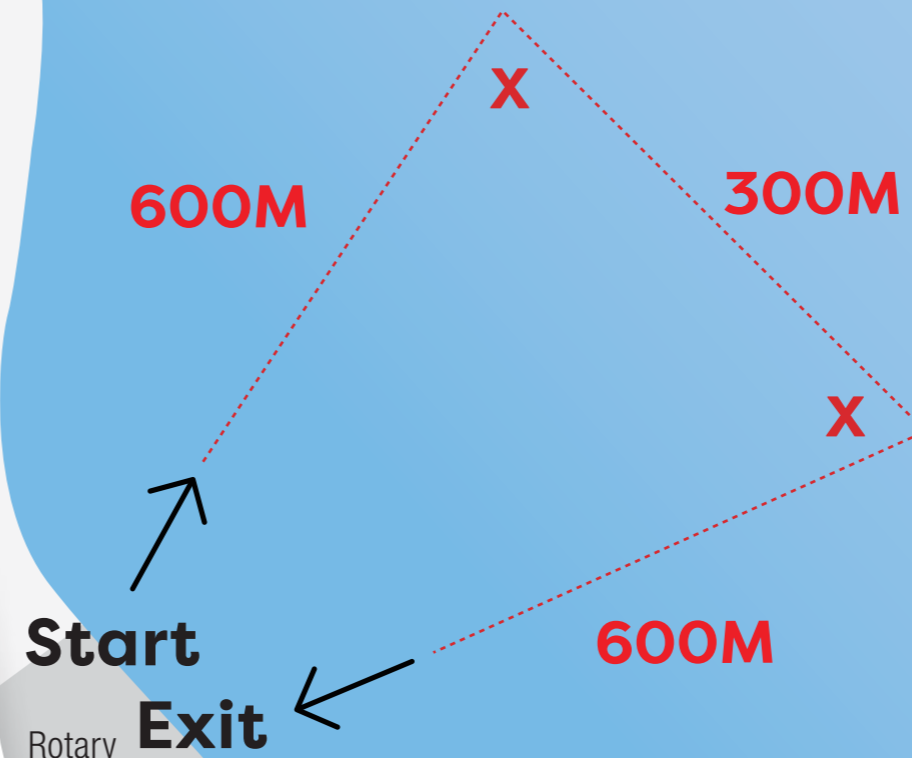

CROSS TRIATHLON SWIM

1.5KM

INTEGRITY HOMES

**CHALLENGE
WANAKA**
wearetriathlon!

← To Treble Cone

Wanaka-Mount Aspiring Road

Glendhu Bay Woolshed Registration

Expo
Recovery Tent Shade