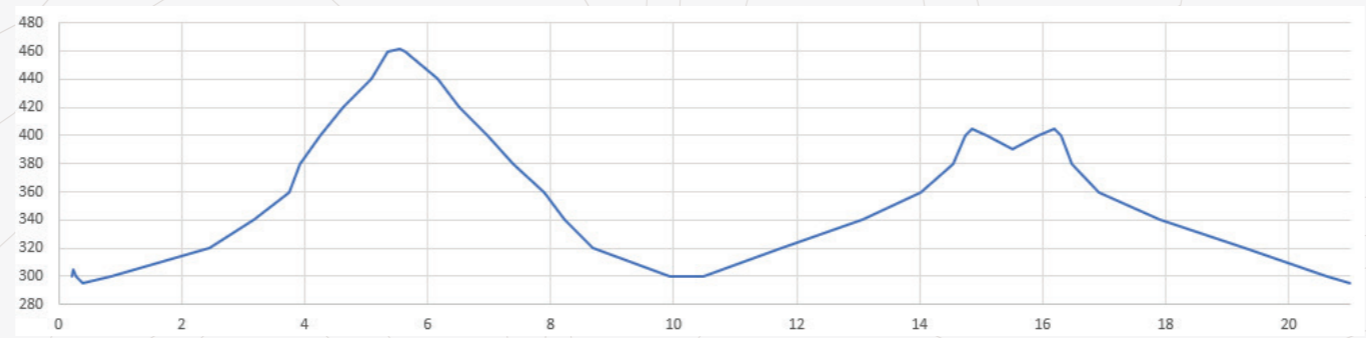

RUN

Total ascent 289m

Glendhu Bay

Finish

Bike Glendhu Base & Cafe

R2 Aid Station - 5.5km

R1 Aid Station - 1.5km
R3 Aid Station - 9km

R4 Aid Station - 12km

R5 Aid Station - 14km

R6 Aid Station - 18km

Redbull Aid Station - 19km

Turn around point

Elevation

INTEGRITY HOMES

CHALLENGE WANAKA

we are triathlon!