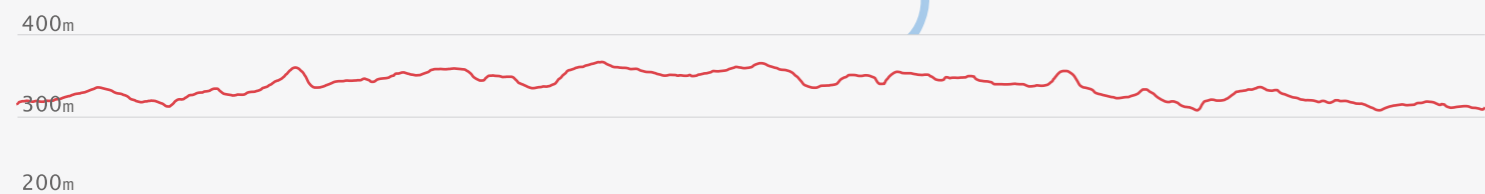

Glendhu Bay

Turn around point

Rotary Park

Glendhu Bay Woolshed

To Wanaka →

Elevation - 1 lap

Total elevation gain 237m