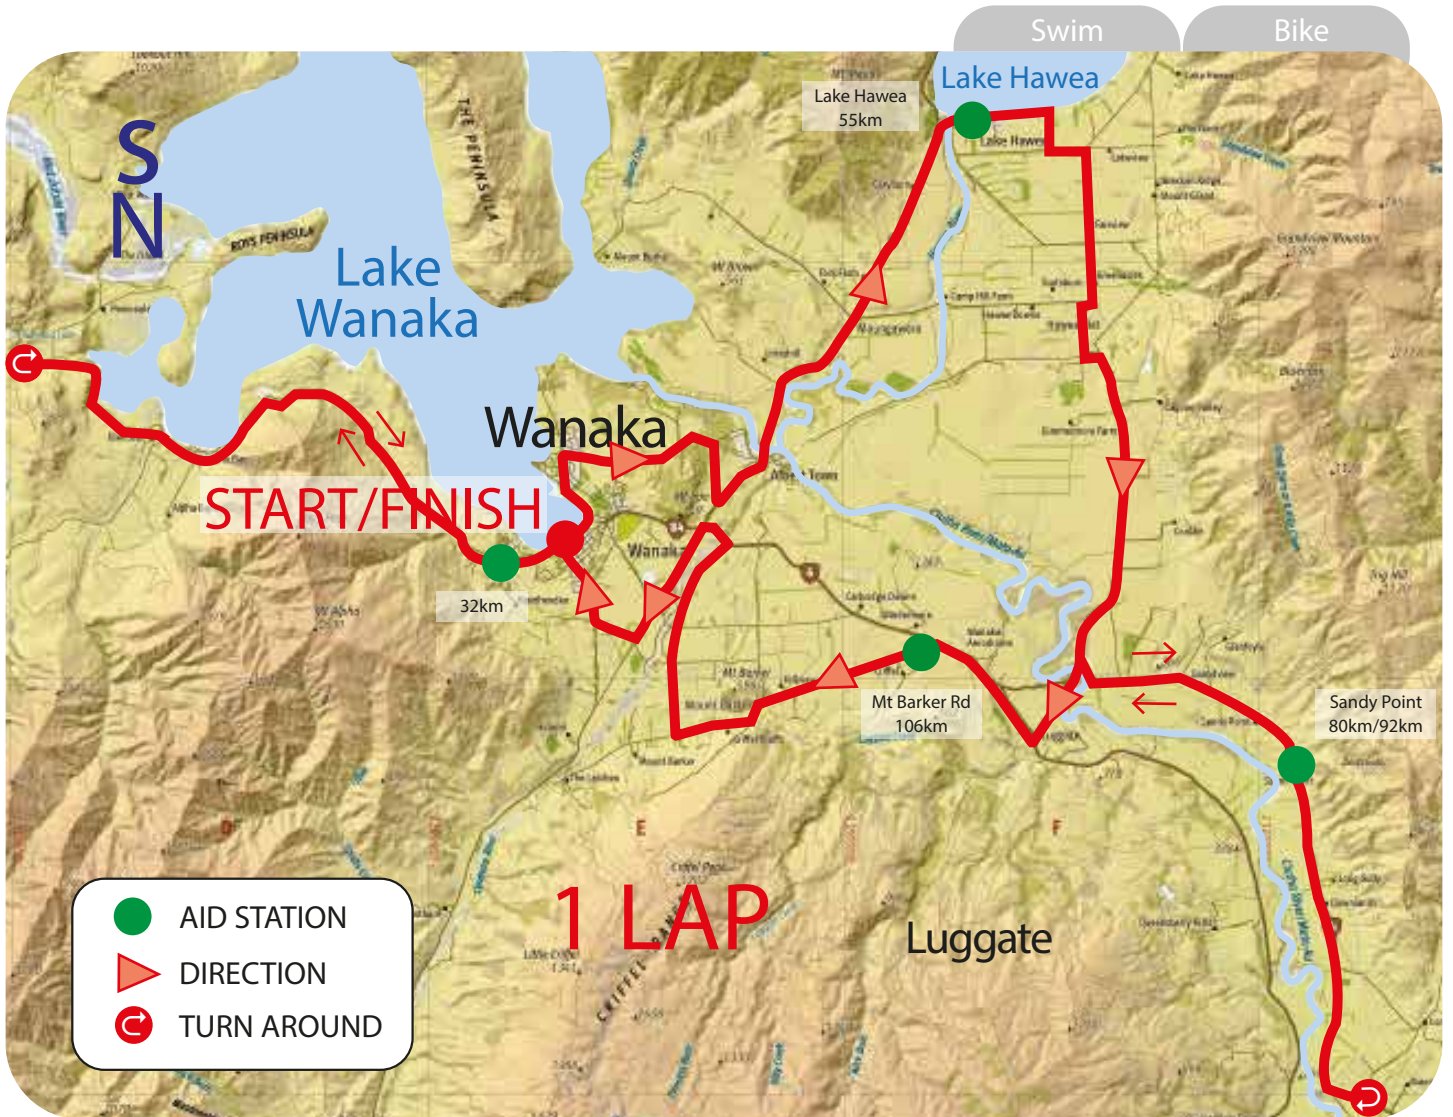

CHALLENGE
WANAKA AquaBike
wearetriathlon!

Bike 120km

www.challenge-wanaka.com

Sponsored by

Race Elevation

Total elevation gain over 120km = 1,186m