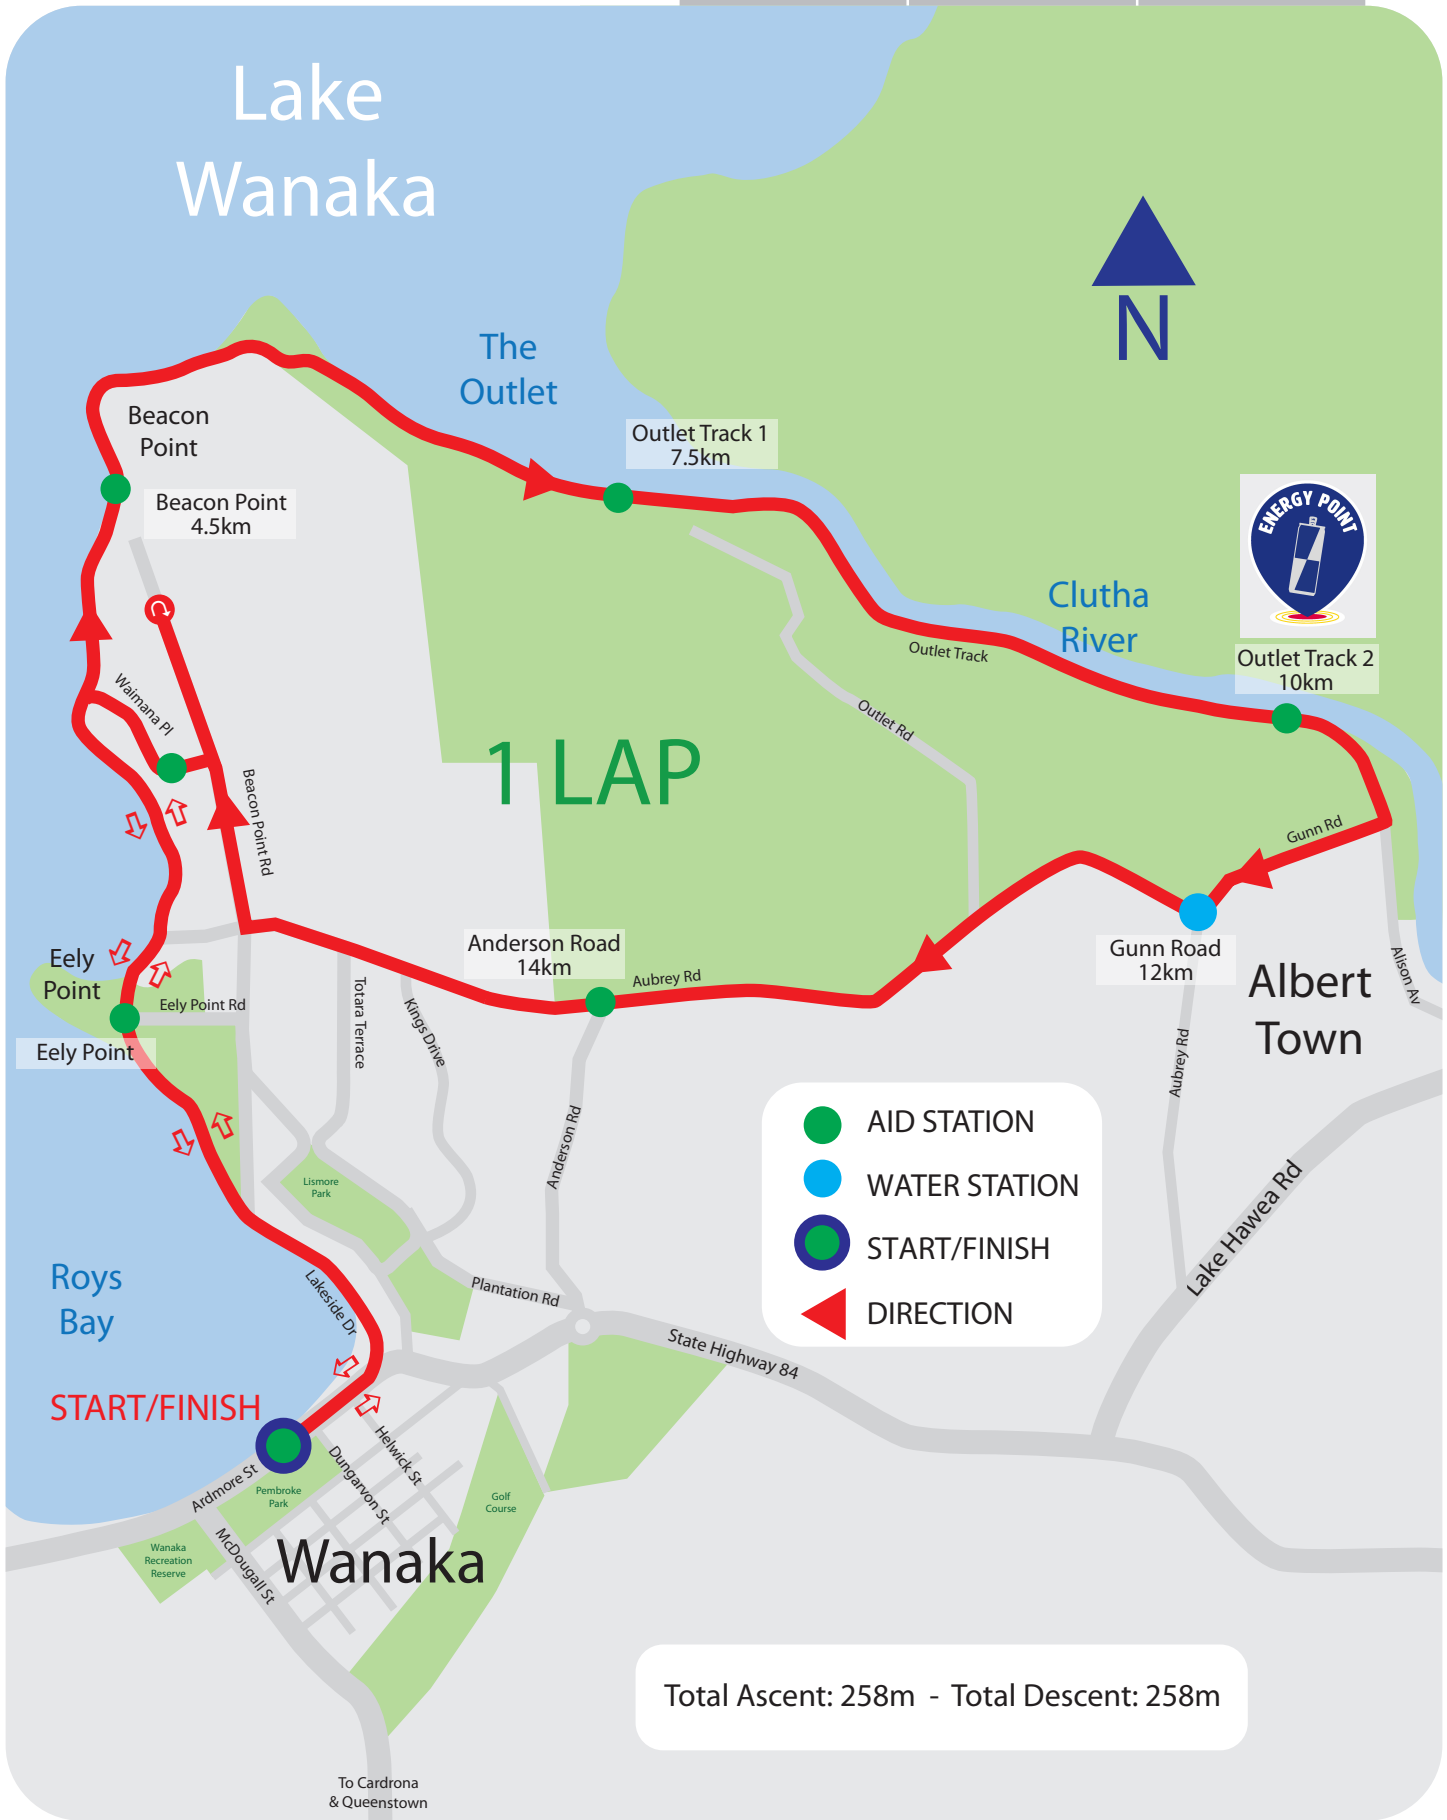

Swim    Bike    Run

Total Ascent: 258m - Total Descent: 258m