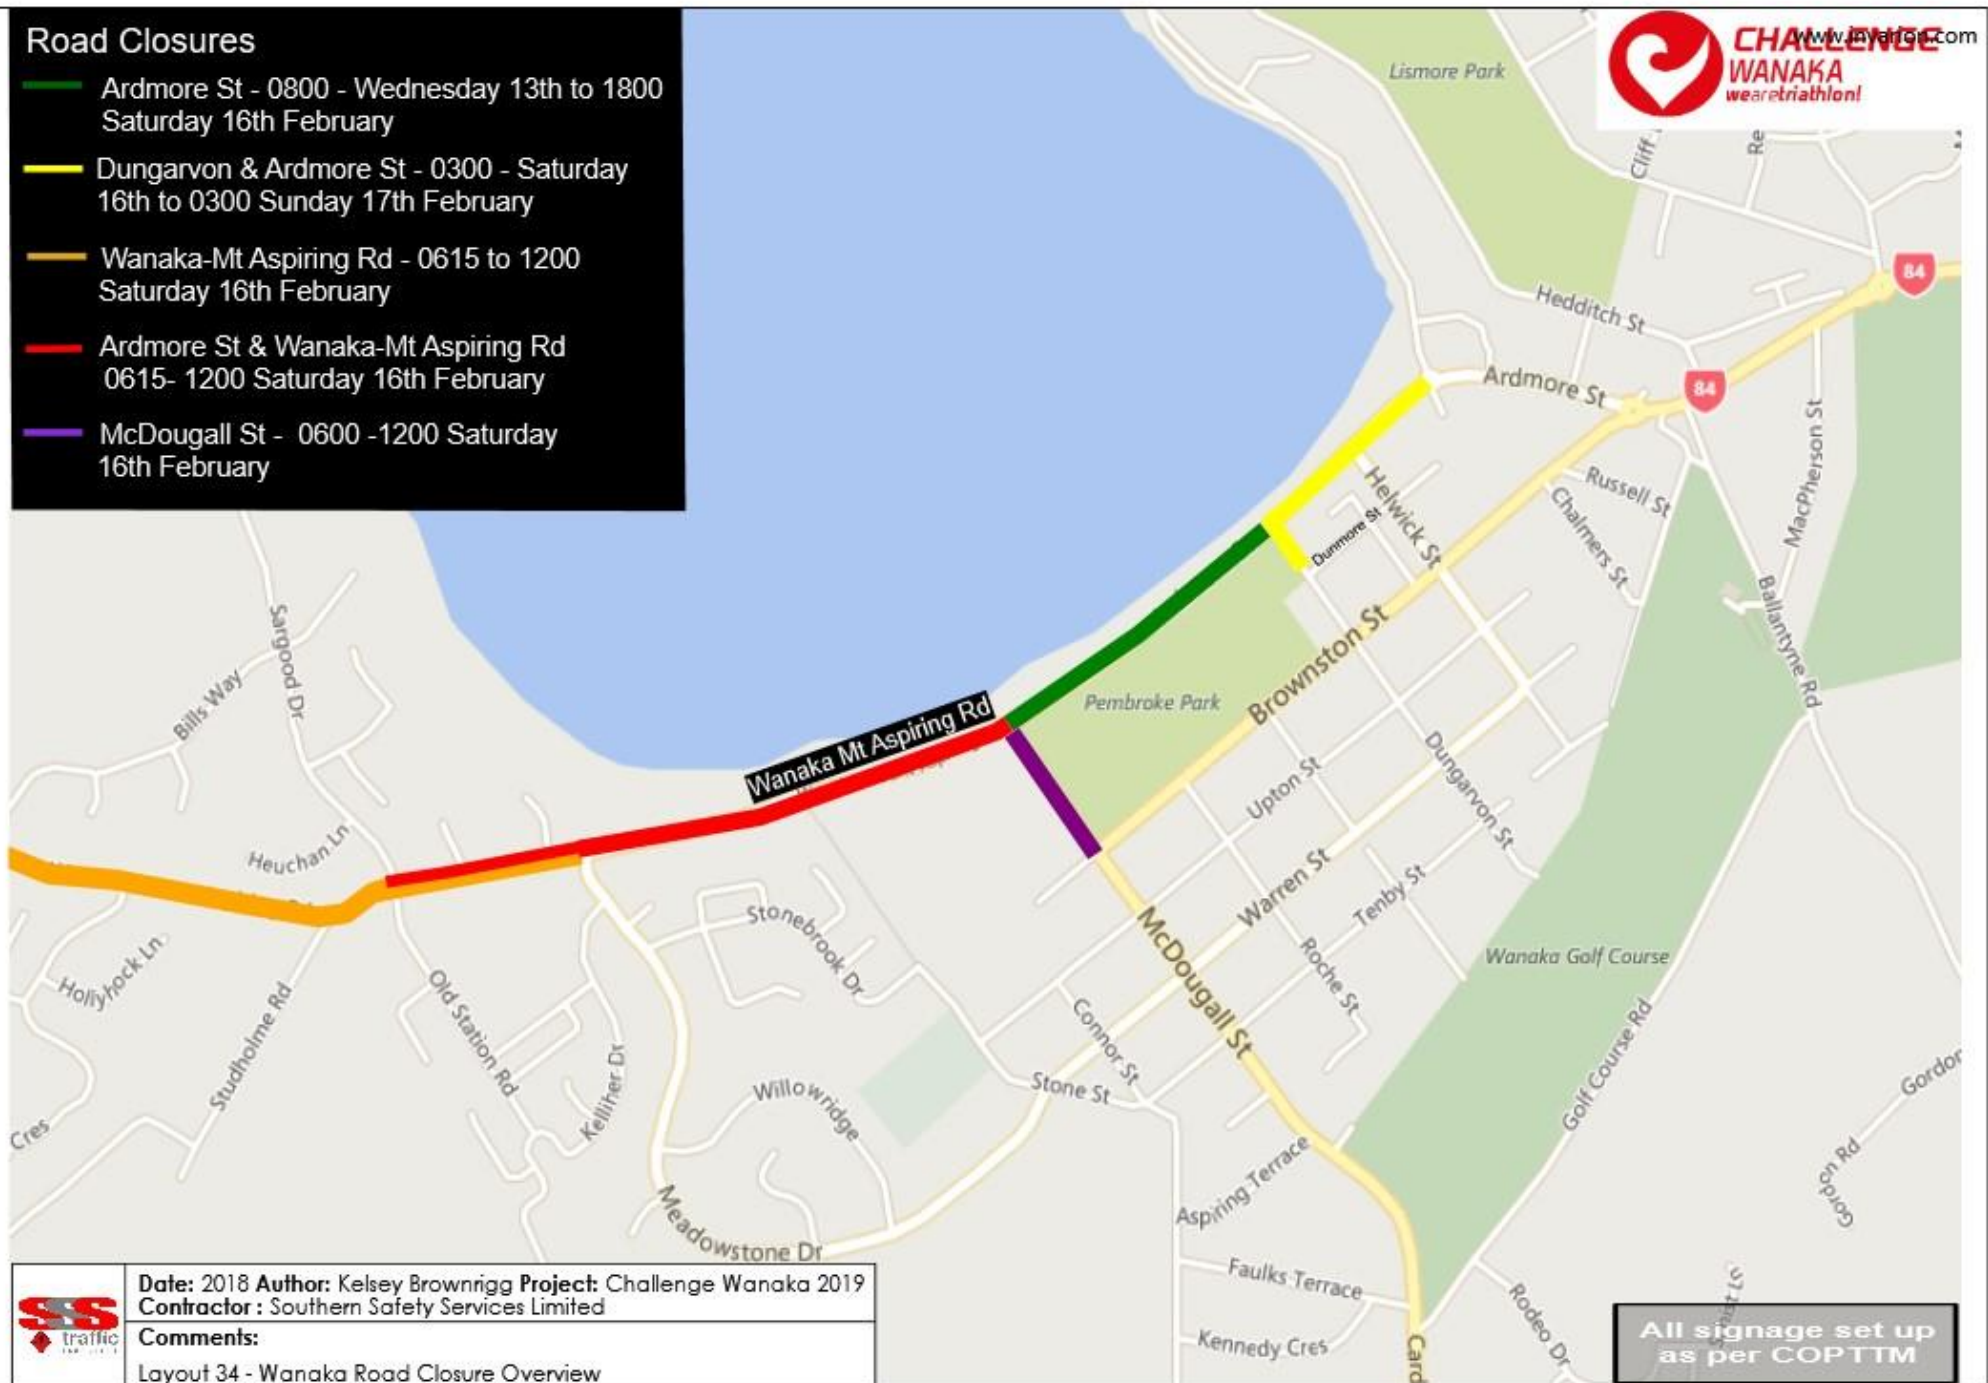

Road Closures

-  Ardmore St - 0800 - Wednesday 13th to 1800 Saturday 16th February
-  Dungarvon & Ardmore St - 0300 - Saturday 16th to 0300 Sunday 17th February
-  Wanaka-Mt Aspiring Rd - 0615 to 1200 Saturday 16th February
-  Ardmore St & Wanaka-Mt Aspiring Rd 0615- 1200 Saturday 16th February
-  McDougall St - 0600 -1200 Saturday 16th February

Date: 2018 **Author:** Kelsey Brownrigg **Project:** Challenge Wanaka 2019
Contractor: Southern Safety Services Limited

Comments:

Layout 34 - Wanaka Road Closure Overview

All signage set up as per COPTTM